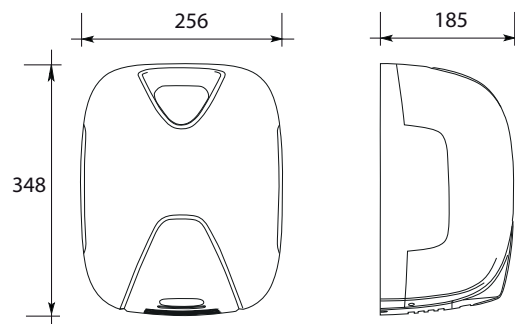

VELOCITÀ ed EFFICACIA

Tempo di asciugatura in 15 sec.

ULTRA - FAST DRYING TIME

High speed hand dryer, drying time 15 sec.

RAPIDITÉ ET EFFICACITÉ

Temps de séchage en 15 secondes

EFFICIENZA ENERGETICA

Massimo risparmio energetico, solo 900 W*

* 900 W con resistenza spenta - 1450 W con resistenza accesa

ENERGY EFFICIENCY

Energy efficient hand dryer, rated power 900 W*

* 900 heating element OFF - 1450 W with heating element ON

EFFICACITÉ ÉNERGÉTIQUE

Économie d'énergie maximale, consommation 900 W*

* 900 W avec résistance désactivée et variateur au minimum -1450 W avec résistance activée

IGIENE e SICUREZZA

Igiene garantita dalla filtrazione dell'aria e dalla sanificazione dei componenti interni

HYGIENE and SAFETY

Engineered for hygienic performance, air flow filtering and UV-C disinfection (24/7)

HYGIÈNE ET SÉCURITÉ

Hygiène garantie par la filtration de l'air et la désinfection des composants internes

DESIGN ELEGANTE

STYLISH DESIGN

DESIGN ÉLÉGANT