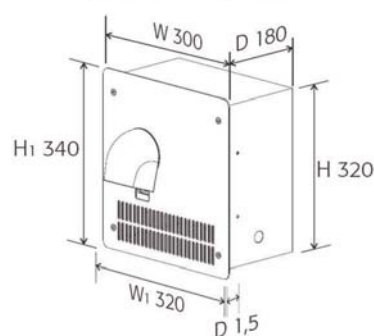

ASCIUGAMANI- HAND DRYERS - SÈCHE-MAINS

- Asciugamani antivandalo, potenza 2400 W o nella versione a risparmio energetico 1700 W, con scocca in acciaio e bocchettone girevole a 360°, funzionamento a pulsante o sensore di rilevamento elettronico a raggi infrarossi. Temporizzazione regolabile da 25" a 180". Doppio termostato per la massima sicurezza, sia sulla resistenza che sul motore. Disponibile in acciaio INOX AISI 304 lucido, satinato e nella versione a smalto colore bianco. Personalizzazioni con altri colori a richiesta.
- Antivandal hand dryer, power 2400 W or economy version 1700 W, steel cover, 360° revolving nozzle, push button or infrared sensor operating. Adjustable timer between 25" and 180". Double thermostat, on both engine and heating element. Available in white porcelained, bright or satin INOX AISI 304 steel. Other colors available on request.
- Sèche-mains antivandalisme en acier, puissance 2400 W ou 1700 W d'économie, le bouton poussoir ou capteur automatique, avec tuyère orientable 360 degrés. Double thermostat de sécurité, minuterie réglable entre 25" et 180". Disponible en blanc, acier INOX AISI 304 brillant, INOX AISI 304 satin. Autres couleurs disponibles.

ARIEL è disponibile anche nella versione a incasso, con box in acciaio INOX AISI 304 satinato e sistema di chiusura antivandalo. Funzionamento automatico con sistema di autospegnimento antivandalico dopo 60 secondi.

ARIEL is also available in recessed version, with satin AISI 304 stainless steel case, vandal-proof lock screws and key wrench. Automatic operation hand dryer with power cut off in case of irregular use over 60 seconds.